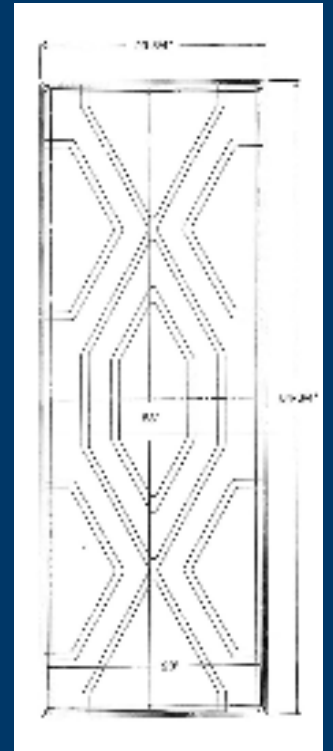

MAUSOLEUM TRAY

Polyethylene construction makes our mausoleum trays durable, but still lightweight and easy to transport. Used in cemeteries across the country, the trays are packed 25 per pallet for convenient shipping and storage.

DIMENSIONS	
Overall length	84.75"
Overall width	29.75"
Interior width	28"
Interior length	83"

MADE IN THE USA

Drawing is not to scale.
For reference only.